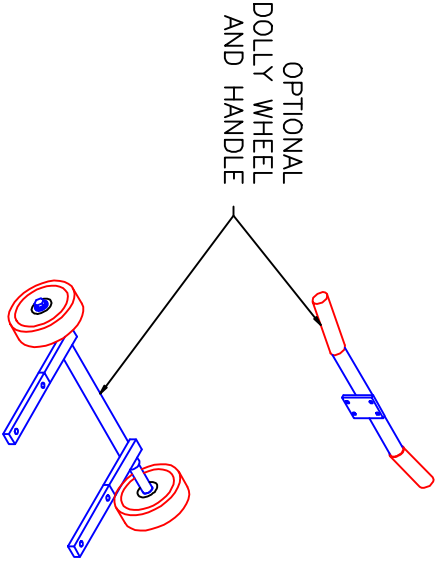

Kalamazoo
Packaging
Systems, inc.
 Grand Rapids, Michigan

OPTIONAL UPRIGHT POST
BOLT TO FLOOR
OR OPTIONAL BASE.

OPTIONAL
ANGLE BRACKET

Name: TABLE TOP WOOD BUNDLER OPTIONS	Dwg.No.: LQ-918-W-OPTIONS
Date: 05/20/2009	Rev. Date:
Drawn By: Ty Ferris	Rev. By: