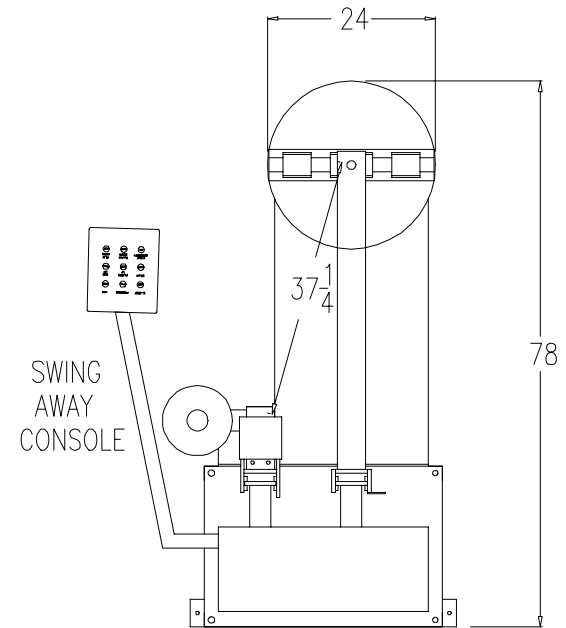

MAXIMUM WINDOW/PANEL HEIGHT 96"
MAXIMUM WINDOW/PANEL WIDTH 60"

Kalamazoo
Packaging
Systems, inc.
Grand Rapids, Michigan

Name: 939 WINDOW WRAPPER w/ 24" DISC

Dwg.No.: Q939-M24

Date: 03/03/06

Rev. Date: 09/26/06

Tolerance: 0.040"

Drawn By: Ty Ferris

Rev. By.