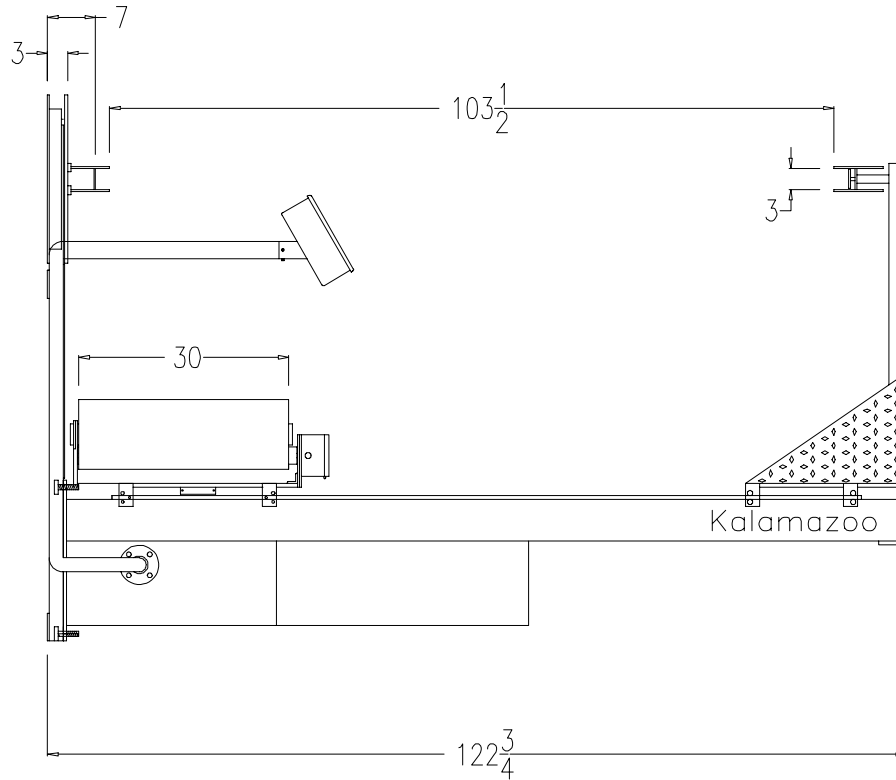

MAXIMUM WINDOW/PANEL HEIGHT 96"
MAXIMUM WINDOW/PANEL WIDTH 60"

Kalamazoo
Packaging
Systems, inc.
Grand Rapids, Michigan

Name: 939 WINDOW WRAPPER w/ 24" DISC

Dwg.No.: Q939-M24

Date: 03/03/06

Rev. Date: 09/26/06

Tolerance: 0.040"

Drawn By: Ty Ferris

Rev. By.