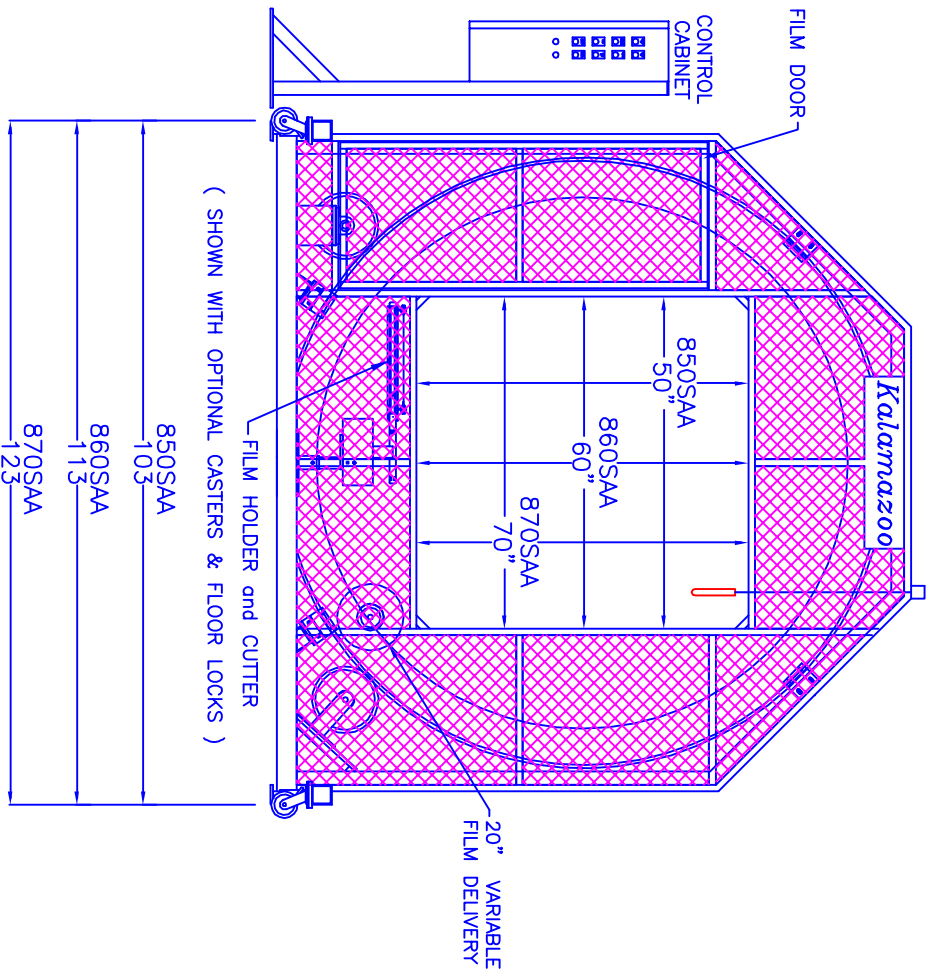

SERIES 800SAA STAND ALONE AUTOMATIC
HORIZONTAL WINDER STRETCH WRAPPER LAYOUT

(SHOWN WITH OPTIONAL CASTERS & FLOOR LOCKS)

- 850SAA 103
- 860SAA 113
- 870SAA 123