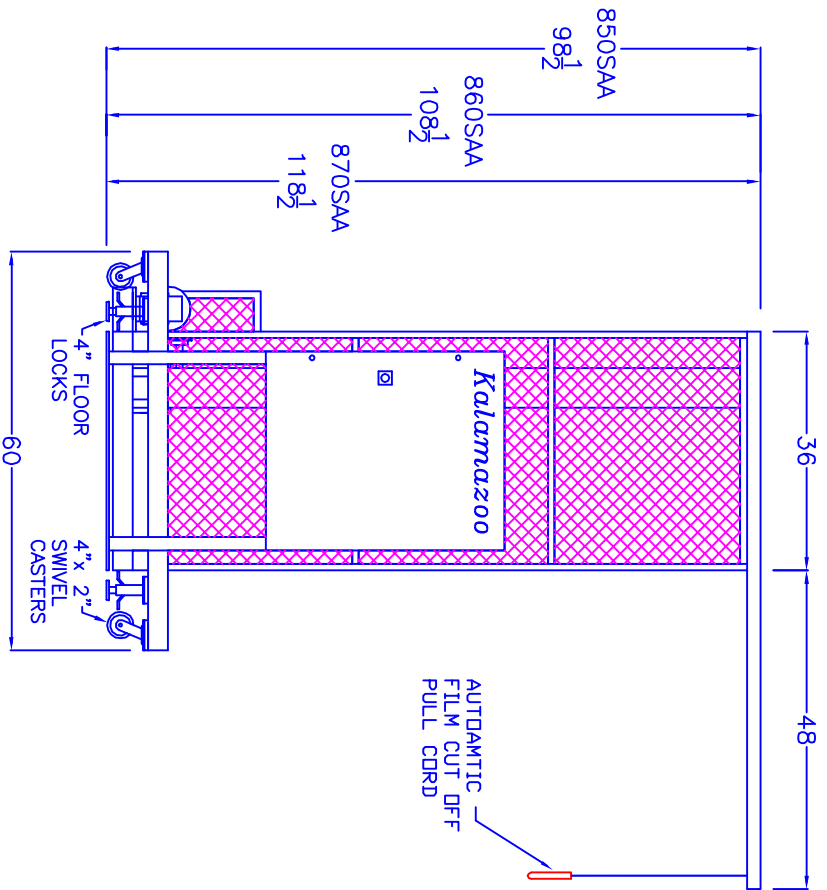

SERIES 800SAA STAND ALONE AUTOMATIC
HORIZONTAL WINDER STRETCH WRAPPER LAYOUT

(SHOWN WITH OPTIONAL CASTERS & FLOOR LOCKS)

- 850SAA 103
- 860SAA 113
- 870SAA 123